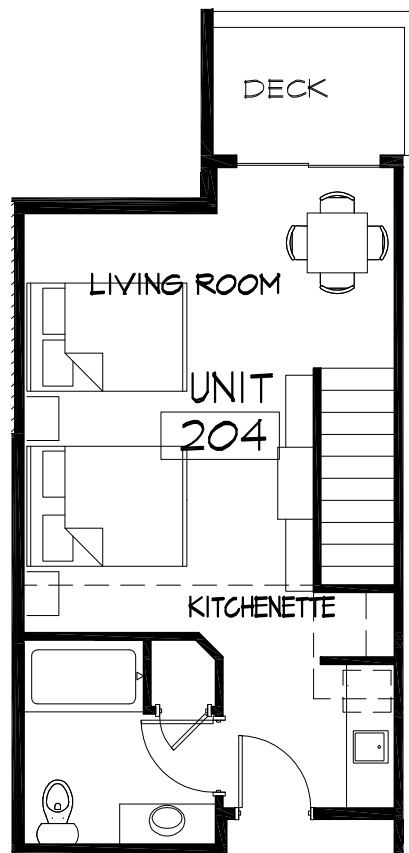

LOFT PLAN

**UNIT 204 FLOOR PLAN**

492 SQUARE FEET W/ PRIVATE DECK - PLUS  
245 SQUARE FEET LOFT  
737 SQUARE FEET TOTAL