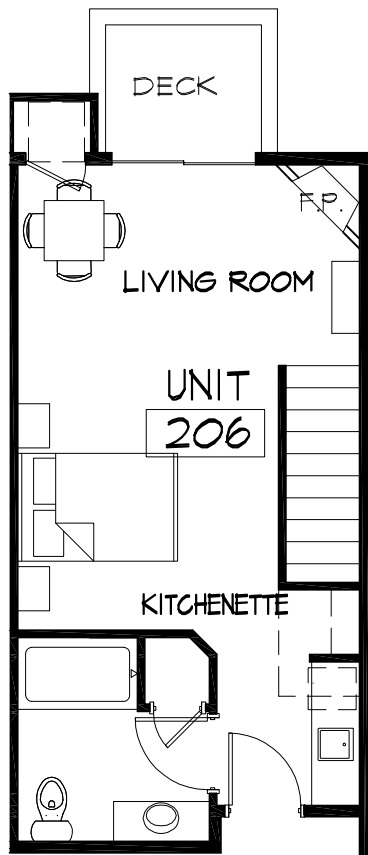

LOFT PLAN

UNIT 206 FLOOR PLAN

482 SQUARE FEET W/ PRIVATE DECK - PLUS
221 SQUARE FEET LOFT
703 SQUARE FEET TOTAL